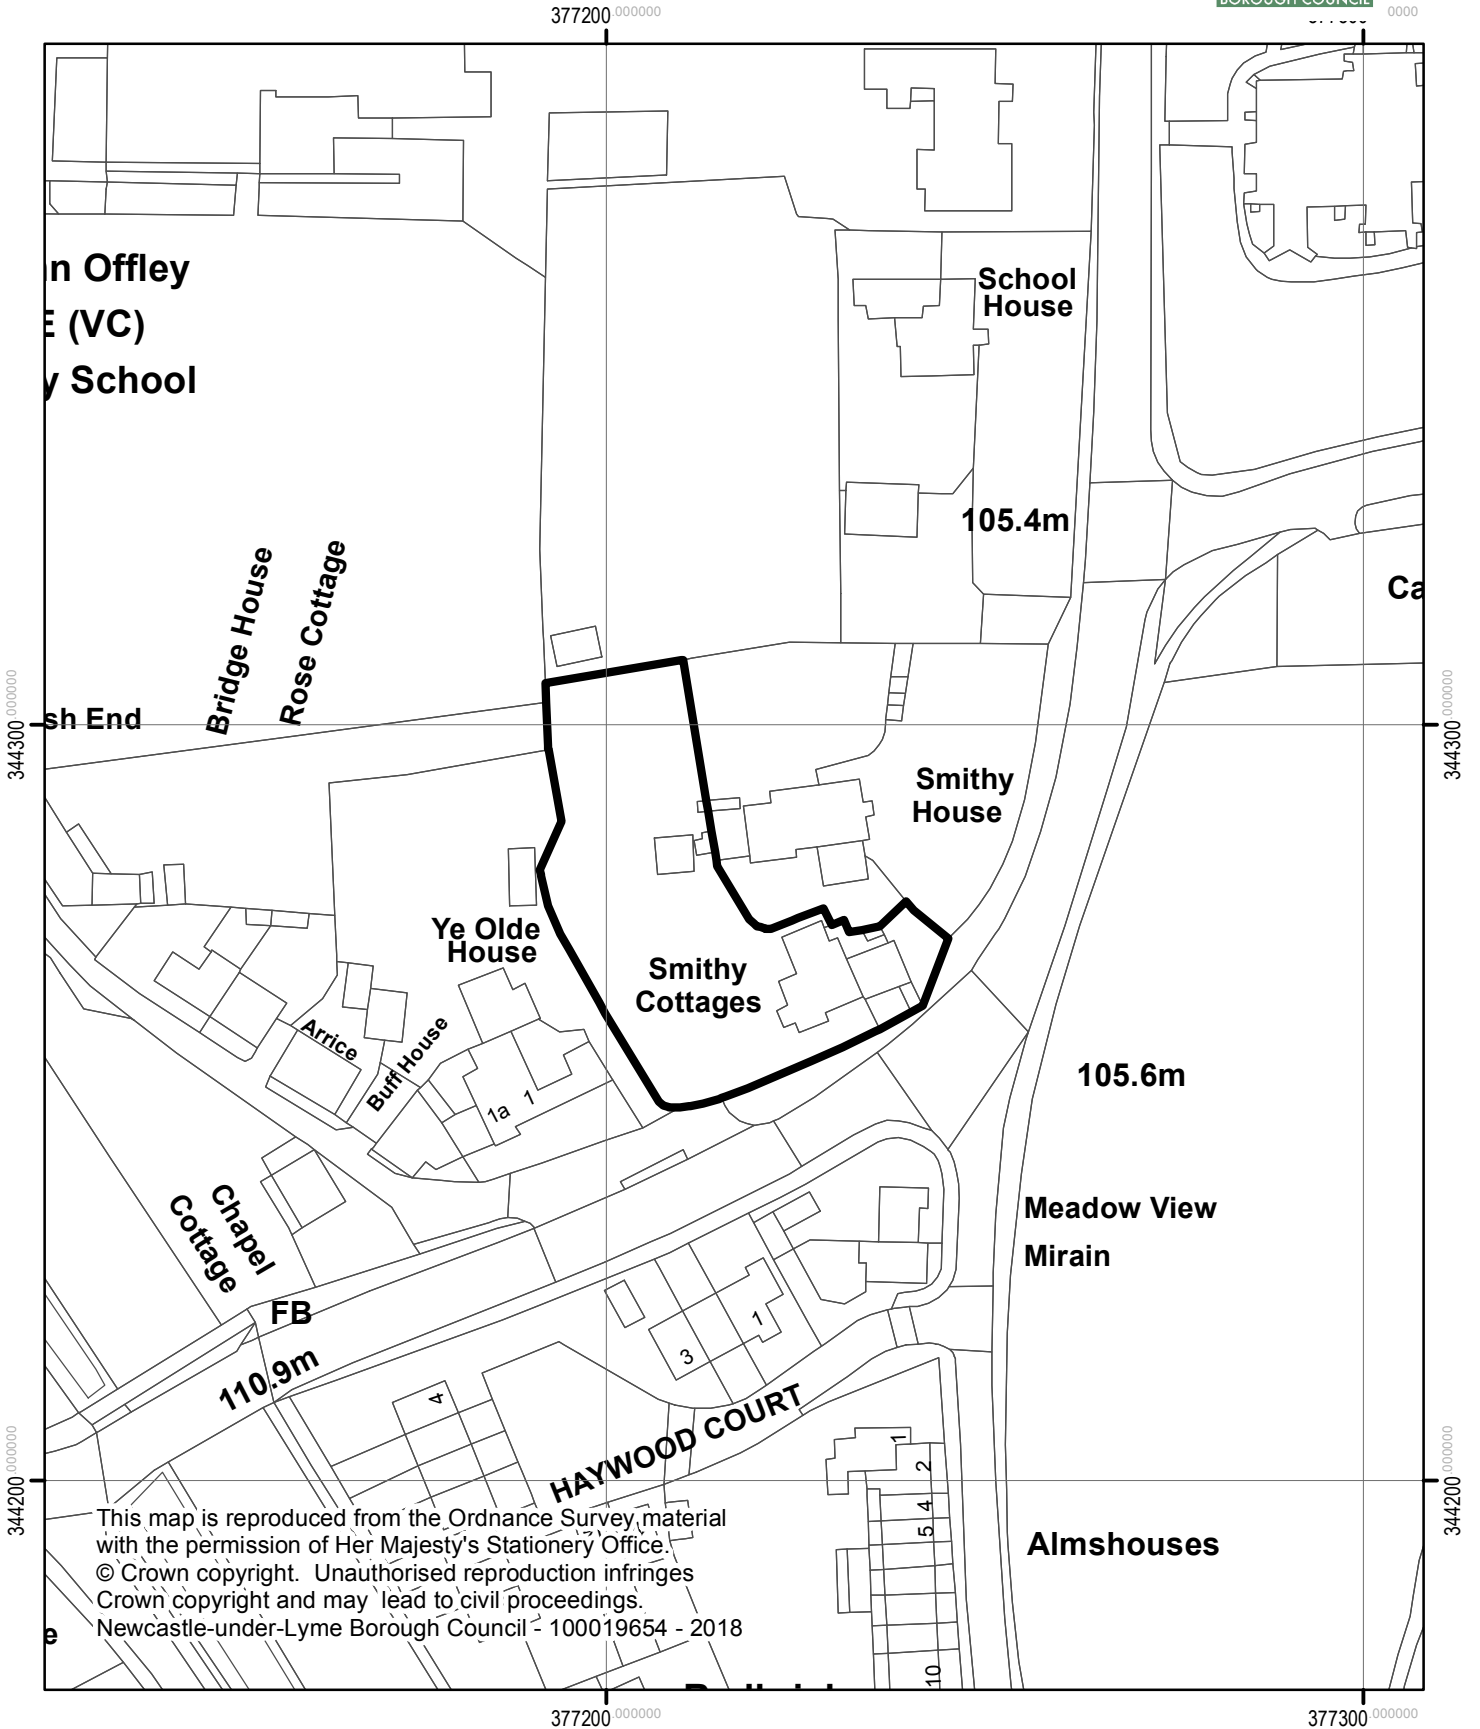

**Smithy Cottages, Smithy Corner  
Bar Hill, Madeley**

This map is reproduced from the Ordnance Survey material with the permission of Her Majesty's Stationery Office.  
 © Crown copyright. Unauthorised reproduction infringes Crown copyright and may lead to civil proceedings.  
 Newcastle-under-Lyme Borough Council - 100019654 - 2018